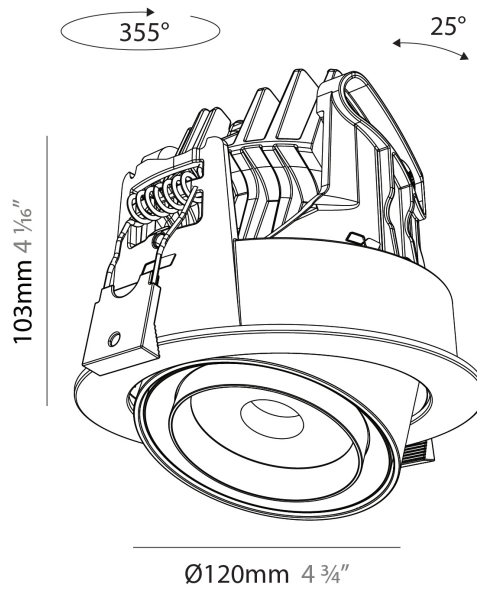

GENERAL

Series: Centriq
Subseries: Centriq Round Flex Adjustable
Brand: Prolicht
Division: Architectural
Mounting Type: Recessed
Mounting Location: Ceiling
Subcategory: Spots

PHYSICAL

Shape: Cylinder
Diameter (mm): 120
Diameter (in): 4 ¾
Height (mm): 105
Height (in): 4 1/8
Min. Recessing Depth (mm): 120
Min. Recessing Depth (in): 4 ¾
Light Distribution: Adjustable / Direct
Weight (kg): 0.666
Fixture Finish: SSR / BKV / CWI / CRY / HAB / LAG / UFT / ITA / RUA / RUR / MIC / FTG / MYG / TWT / LOD / PUS / FRO / FUP / KIA / POP / BLS / SPG / MEY / GOH / GUM / CHC / COM / ABZ / JAG / OBR / MOS / ROR
Fixture Material: Aluminum
Cut-out Measurements: Dia. 112mm / 4 7/16"

ELECTRICAL

Lamp Type: LED (Zhaga Standard)
Input Wattage (W): 20.5
Total Output Wattage (W): 18.1
Dimming: Tri-Mode (Non-Dimming and Phase Dimming (120Vac only) and 0-10V Dimming)
Driver Included: Yes
Driver Location: Recessed Housing
Driver Type: Constant Current - Universal
Driver Class: Class 2
Housing: ENCP 3
Input Voltage (V): 120 - 277
Constant Current (MA): 500

LED

Color Temperature (°K): 2700 / 3000 / 3500 / 4000
Max. Delivered Lumen (lm): 1201 / 1294 / 1346 / 1373
Nominal Lumen (lm): 1668 / 1797 / 1869 / 1907
CRI: >90 CRI
Lamp Life (hrs): 50000

OPTICAL

Beam Angle: 18 - 46
Adjustability: Rotational 350° / Tilt 25°

RATINGS AND CERTIFICATIONS

Certified By: CSA Certified to UL and CSA Standards
IP rating: IP20